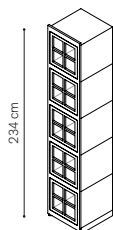

The bookcase is composed of painted sheet metal modules in three heights, which can be combined as desired. Cartesio is available in an open version or enclosed by a windowed façade in American cherry wood and extra-clear glass, a sort of "curtain wall" cut from a single sheet of plywood.

**Central module h. 189 cm
with LED**

45x45 cm
O CA 45 I 189 L

Each module requires a power source

Side module h. 189 cm

48x45 cm
O CA 48 T 189

**Side module h. 189 cm
with LED**

48x45 cm
O CA 48 T 189 L

Bookcase with doors 5 modules

Central module h. 234 cm

45x45 cm
O CA 45 I 234

**Central module h. 234 cm
with LED**

45x45 cm
O CA 45 I 234 L

Each module requires a power source

Side module h. 234 cm

48x45 cm
O CA 48 T 234

**Side module h. 234 cm
with LED**

48x45 cm
O CA 48 T 234 L

Bookcase with doors 6 modules

Central module h. 279 cm

45x45 cm
O CA 44 I 279

**Central module h. 279 cm
with LED**

45x45 cm
O CA 44 I 279 L

Each module requires a power source

Side module h. 279 cm