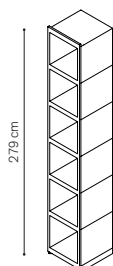

The bookcase is composed of painted sheet metal modules in three heights, which can be combined as desired. Cartesio is available in an open version or enclosed by a windowed façade in American cherry wood and extra-clear glass, a sort of "curtain wall" cut from a single sheet of plywood.

**Central module h. 189 cm
with LED**

45x45 cm
O CG 45 I 189 L

Each module requires a power source

Side module h. 189 cm

48x45 cm
O CG 48 T 189

**Side module h. 189 cm
with LED**

48x45 cm
O CG 48 T 189 L

Open bookcase 5 modules

Central module h. 234 cm

45x45 cm
O CG 45 I 234

**Central module h. 234 cm
with LED**

45x45 cm
O CG 45 I 234 L

Each module requires a power source

Side module h. 234 cm

48x45 cm
O CG 48 T 234

**Side module h. 234 cm
with LED**

48x45 cm
O CG 48 T 234 L

Open bookcase 6 modules

Central module h. 279 cm

45x45 cm
O CG 44 I 279

**Central module h. 279 cm
with LED**

45x45 cm
O CG 44 I 279 L

Each module requires a power source

Side module h. 279 cm