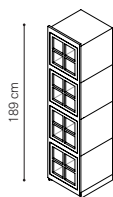

Cartesio

Aldo Rossi

Bookcase with doors 4 modules

Central module h. 189 cm

45x45 cm
O CA 45 I 189

**Central module h. 189 cm
with LED**

45x45 cm
O CA 45 I 189 L

Each module requires a power source