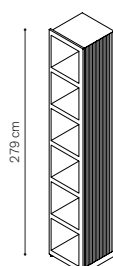

The bookcase is composed of painted sheet metal modules in three heights, which can be combined as desired. Cartesio is available in an open version or enclosed by a windowed façade in American cherry wood and extra-clear glass, a sort of "curtain wall" cut from a single sheet of plywood.

**Central module h. 189 cm
with LED**

45x45 cm
O CG 45 I 189 L

Each module requires a power source

Side module h. 189 cm

48x45 cm
O CG 48 T 189

**Side module h. 189 cm
with LED**

48x45 cm
O CG 48 T 189 L

Open bookcase 5 modules

Central module h. 234 cm

45x45 cm
O CG 45 I 234

**Central module h. 234 cm
with LED**

45x45 cm
O CG 45 I 234 L

Each module requires a power source

Side module h. 234 cm

48x45 cm
O CG 48 T 234

**Side module h. 234 cm
with LED**

48x45 cm
O CG 48 T 234 L

Open bookcase 6 modules

Central module h. 279 cm

45x45 cm
O CG 44 I 279

**Central module h. 279 cm
with LED**

45x45 cm
O CG 44 I 279 L

Each module requires a power source

Side module h. 279 cm