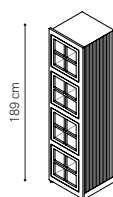

The bookcase is composed of painted sheet metal modules in three heights, which can be combined as desired. Cartesio is available in an open version or enclosed by a windowed façade in American cherry wood and extra-clear glass, a sort of "curtain wall" cut from a single sheet of plywood.

**Central module h. 189 cm
with LED**

45x45 cm
O CA 45 I 189 L

Each module requires a power source

Side module h. 189 cm

48x45 cm
O CA 48 T 189

**Side module h. 189 cm
with LED**

48x45 cm
O CA 48 T 189 L

Bookcase with doors 5 modules

Central module h. 234 cm

45x45 cm
O CA 45 I 234

**Central module h. 234 cm
with LED**

45x45 cm
O CA 45 I 234 L

Each module requires a power source

Side module h. 234 cm

48x45 cm
O CA 48 T 234

**Side module h. 234 cm
with LED**

Central module h. 234 cm

45x45 cm
O CG 45 I 234

**Central module h. 234 cm
with LED**

45x45 cm
O CG 45 I 234 L

Each module requires a power source

Side module h. 234 cm

48x45 cm
O CG 48 T 234

**Side module h. 234 cm
with LED**