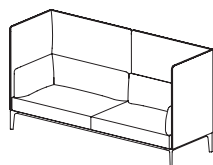

HIGH AND LOW BACKREST SOFAS

High backrest sofa

155×79×H123 cm
C MO LO H SDA 2 ..

230×79×H123 cm
C MO LO H SDA 3 ..

Low backrest sofa

158×80×H75 cm
C MO LO L SDB 2 ..

230×80×H75 cm
C MO LO L SDB 3 ..