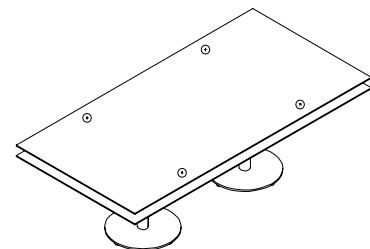

160x160xH77 cm  
PTM 160 RM ..

HEIGHT ADJUSTABLE TABLES

**Height adjustable round tables, size L**

120x120xH77-125 cm  
PTM 120 RE ..

**Height adjustable square tables, size XL**

120x120xH77-125 cm  
PTM 160 160 QE ..

**Squared tables with electrification, size S**

90x90xH47 cm  
PTM 090 090 QB E ..

90x90xH77 cm  
PTM 090 090 QM E..

**Rectangular tables with electrification, size M**

180x90xH77cm  
PTM 180 090 QM E ..

**Rectangular tables with electrification, size L**

240x120xH77 cm  
PTM 240 120 QM E ..

240x160xH110 cm  
PTM 240 120 QA E ..

SQUARE AND RECTANGULAR TABLES WITH ELECTRIFICATION

**Square tables with electrification, size XL**

160x160xH77 cm  
PTM 240 120 QA E ..