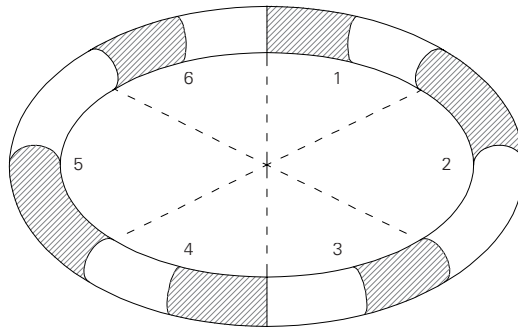

240x240xH40 cm  
PSF SI XL ..

SOFT FURNITURE  
CUSHION

**Round cushion, size S**

40x40xH40 cm  
PSF CU S ..

**Round cushion, size M**

60x60xH40 cm  
PSF CU M 01 ..

**Triangular cushion, size L**

96x83,6xH40 cm  
PSF CU M 02 ..

**Cylindrical cushion, size XL**

110x40xH40 cm  
PSF CU L ..

**Triangular cushion, size XL**

150x46xH40 cm  
PSF CU XL ..

SOFT FURNITURE  
DONUTS

**Linear donut, size M**

240x48,8xH48,8 cm  
PSF DOR M ..

**Curved donut, size M,  
single module**

R ext 120xR int 75xH48,8 cm  
PSF DOC M ..

**Curved donut, size XL,  
single module**

R ext 249xR int 195xH48,8 cm  
PSF DOC XL ..

RECTANGULAR SOFAS

**Rectangular single-sided sofas,  
size S**

80x70xH80 cm  
PSO RS 01 ..