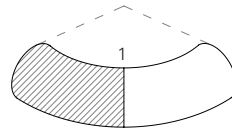

120x60xH40 cm  
PSF SI S ..

**Round soft island, size M**

150x150xH40 cm  
PSF SI M ..

**Triangular soft island, size L**

200,5x174,8xH40 cm  
PSF SI L ..

SOFT FURNITURE  
SOFT ISLAND

**Square soft island, size XL**

240x240xH40 cm  
PSF SI XL ..

SOFT FURNITURE  
CUSHION

**Round cushion, size S**

40x40xH40 cm  
PSF CU S ..

**Round cushion, size M**

60x60xH40 cm  
PSF CU M 01 ..

**Triangular cushion, size L**

96x83,6xH40 cm  
PSF CU M 02 ..

**Cylindrical cushion, size XL**

110x40xH40 cm  
PSF CU L ..

**Triangular cushion, size XL**

150x46xH40 cm  
PSF CU XL ..

SOFT FURNITURE  
DONUTS

**Linear donut, size M**

240x48,8xH48,8 cm  
PSF DOR M ..

**Curved donut, size M,  
single module**

R ext 120xR int 75xH48,8 cm  
PSF DOC M ..

**Curved donut, size XL,  
single module**

R ext 249xR int 195xH48,8 cm  
PSF DOC XL ..

RECTANGULAR SOFAS

**Rectangular single-sided sofas,  
size S**

80x70xH80 cm  
PSO RS 01 ..