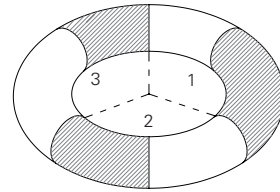

120x60xH40 cm  
PSF SI S ..

**Round soft island, size M**

150x150xH40 cm  
PSF SI M ..

**Triangular soft island, size L**

200,5x174,8xH40 cm  
PSF SI L ..

SOFT FURNITURE  
SOFT ISLAND

**Square soft island, size XL**

240x240xH40 cm  
PSF SI XL ..

SOFT FURNITURE  
CUSHION

**Round cushion, size S**

40x40xH40 cm  
PSF CU S ..

**Round cushion, size M**

60x60xH40 cm  
PSF CU M 01 ..

**Triangular cushion, size L**

96x83,6xH40 cm  
PSF CU M 02 ..

**Cylindrical cushion, size XL**

110x40xH40 cm  
PSF CU L ..

**Triangular cushion, size XL**

150x46xH40 cm  
PSF CU XL ..

SOFT FURNITURE  
DONUTS

**Linear donut, size M**

240x48,8xH48,8 cm  
PSF DOR M ..

**Curved donut, size M,  
single module**

R ext 120xR int 75xH48,8 cm  
PSF DOC M ..

**Curved donut, size XL,  
single module**

R ext 249xR int 195xH48,8 cm  
PSF DOC XL ..

RECTANGULAR SOFAS

**Rectangular single-sided sofas,  
size S**

80x70xH80 cm  
PSO RS 01 ..