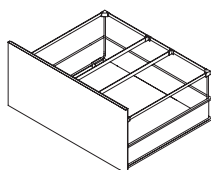

**PEDESTALS
WIDTH 80 AND 90 CM**

**Pedestal
with n.2 folder drawers**

With anti-tilt mechanism and punching

80x60xH62 cm
U C2 80 60 2F ..

90x48xH62 cm
U C2 90 48 2F ..

**Pedestal with n.2 drawers
and n.1 folder drawer**

With anti-tilt mechanism and punching

80x60xH62 cm
U C3 80 60 ..

90x48xH62 cm
U C3 90 48 ..

**ACCESSORIES
FOR PEDESTALS WIDTH 80 E 90 CM**

Filing frame

For pedestal width 80 cm
75x50xH24 cm
D DS 522 80 60 ..