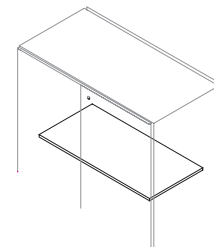

CABINETS

Cabinet with doors
Shelves not included

With pre-drilling for table top support
90x48xH62 cm
Q EM 090 62 A ..

90x48xH72 cm
Q EM 090 72 A ..

90x48xH103 cm
Q EM 090 103 A ..

90x48xH128 cm
Q EM 090 128 A

90x48xH166 cm
Q EM 090 166 A ..

90x48xH203 cm
Q EM 090 203 A ..

Open cabinets
Shelves not included

With pre-drilling for table top support
90x46xH62 cm
Q EM 090 62 G ..

90x46xH72 cm
Q EM 090 72 G ..

90x46xH103 cm
Q EM 090 103 G ..

90x46xH128 cm
Q EM 090 128 G ..

90x46xH166 cm
Q EM 090 166 G ..

90x46xH203 cm
Q EM 090 203 G ..

Internal shelf, 90 cm

84x41xH24 cm
Q RP EM 90 48 ..