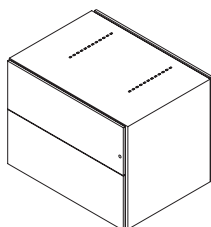

For pedestal depth 75 cm
45x65xH25 cm
D DS 511 ..

Pencil tray
Only Light Grey
39,5x24xH2,3 cm
D DS 516 ..

Drawer divider
Only Light Grey
38x9xH1 cm
D DS 518 ..

Inclined drawer divider
Only Light Grey

37x21,5xH1 cm
D DS 519 ..

**PEDESTALS
WIDTH 80 AND 90 CM**

**Pedestal
with n.2 folder drawers**

With anti-tilt mechanism and punching

80x60xH62 cm
U C2 80 60 2F ..

90x48xH62 cm
U C2 90 48 2F ..

**Pedestal with n.2 drawers
and n.1 folder drawer**