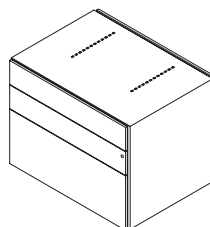

47x60xH62 cm
U C3 47 60 ..

47x75xH62 cm
U C3 47 75 ..

**Pedestal
with n.4 drawers**
With punching

47x60xH62 cm
U C4 47 60 ..

**ACCESSORIES
FOR PEDESTALS WIDTH 47 CM**

Filing frame
For pedestal depth 60 cm
40x50xH25 cm
D DS 522 ..

For pedestal depth 75 cm
45x65xH25 cm
D DS 511 ..

Pencil tray
Only Light Grey
39,5x24xH2,3 cm
D DS 516 ..

Drawer divider
Only Light Grey
38x9xH1 cm
D DS 518 ..

Inclined drawer divider
Only Light Grey

37x21,5xH1 cm
D DS 519 ..

**PEDESTALS
WIDTH 80 AND 90 CM**

**Pedestal
with n.2 folder drawers**

With anti-tilt mechanism and punching

80x60xH62 cm
U C2 80 60 2F ..

90x48xH62 cm
U C2 90 48 2F ..

**Pedestal with n.2 drawers
and n.1 folder drawer**